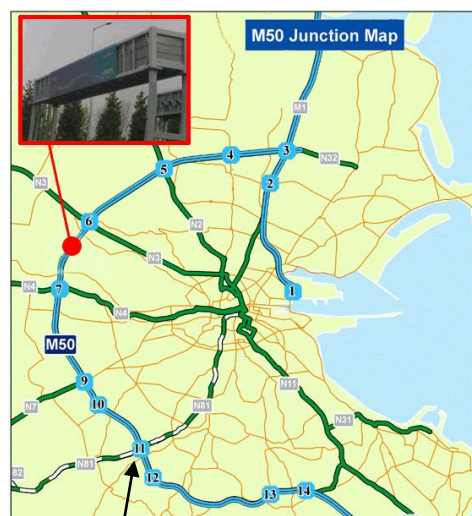

Abhainn Ri - Ballintober – Hollywood Co. Wicklow

Directions from Dublin City

- **Ferry - Dublin Port or Dun Laoghaire** (Locate signs for M50 Motorway) OR
- **Airport** (Locate signs for M50 Motorway).

Airport Car Rental: A Toll free bridge is located on the M50 and a fee of €3 must be paid within 24 hours or a fine must be paid. You can purchase tokens in the airport or at Centra Shops on pay on line on eflow.ie

N81 Exit Tallaght / Blessington

- Stay on Motorway and then take **Junction 11** (Tallaght / Blessington) you are now on the **N81** to Blessington.
- Drive on N81 straight through Blessington until you reach **Poulaphuca House** (7 km) and take next left at the Abhainn Ri sign.
- Set mileage at 0 **and stay** on this road for another 2.25 km
- Take first right turn after Abhainn Ri sign.
- Drive for another 2.25 km & Abhainn Rí is your left.
- The road is narrow so take care.