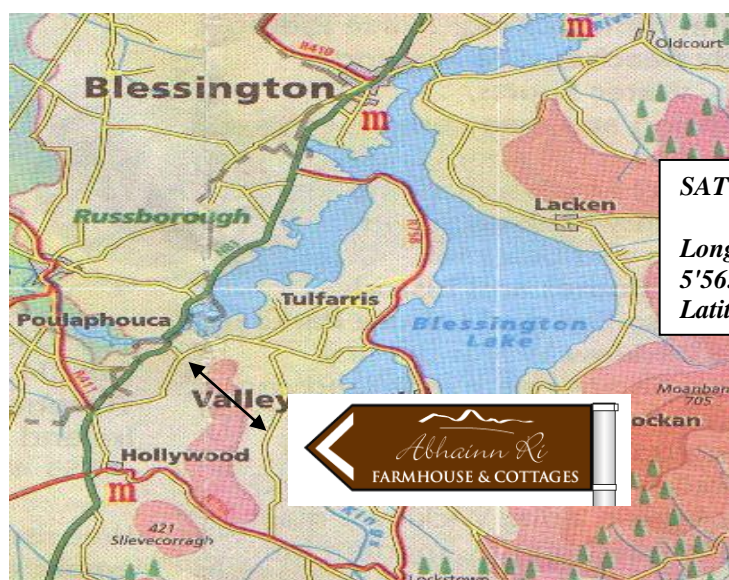

N81 Exit Tallaght / Blessington

- Stay on Motorway and then take **Junction 11** (Tallaght / Blessington) you are now on the **N81** to Blessington.
- Drive on N81 straight through Blessington until you reach **Poulaphuca House** (7 km) and take next left at the Abhainn Ri sign.
- Set mileage at 0 **and stay** on this road for another 2.25 km
- Take first right turn after Abhainn Ri sign.
- Drive for another 2.25 km & Abhainn Rí is your left.
- The road is narrow so take care.

Note: When you arrive at Abhainn Ri please call 00353-45-867147 or 00353-86-8372061 and we will be with you in minutes.